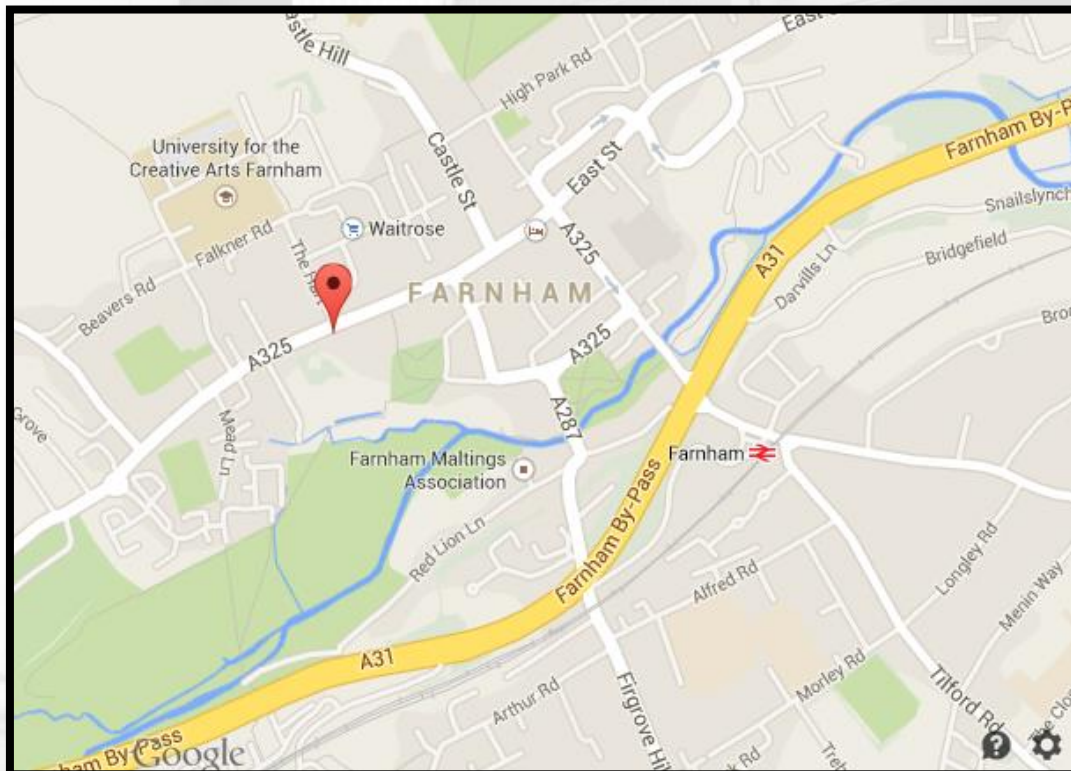

Directions to Whiteoaks Offices

Address

24 West Street
Farnham
Surrey
GU9 7DR

Switchboard

+44(0)1252 727313

By Train - 5 minute taxi ride from Farnham train station to 24 West Street (45 minutes from London Waterloo to Farnham)

By Car - M3 junction 4, head towards A331 Farnham, A31 Farnham and then Farnham town centre

Parking - nearest parking is Waitrose Car Park, located on The Hart road, which is the street opposite the Whiteoaks offices

Map Location

whiteoaks